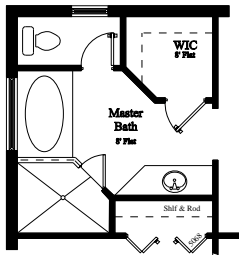

The Williston

3 Bedroom /
2 Bathroom
Living Area
1,639 Sq. Ft.

WILLISTON ALT 1 - MASTER BATH

A/C Living Area	1639 Sq Ft
Garage	448 Sq Ft
Covered Entry	42 Sq Ft
Total Under Roof	2129 Sq Ft

LE LEADINGEDGE
BUILDERS, LLC
www.leadingedgebuilders.com

Leading Edge Builders, LLC strives to produce the best possible product and home designs. Therefore, we reserve the right to change plans, specifications and prices without notice. Elevation is an Artistic Rendering. Square footage is approximate.