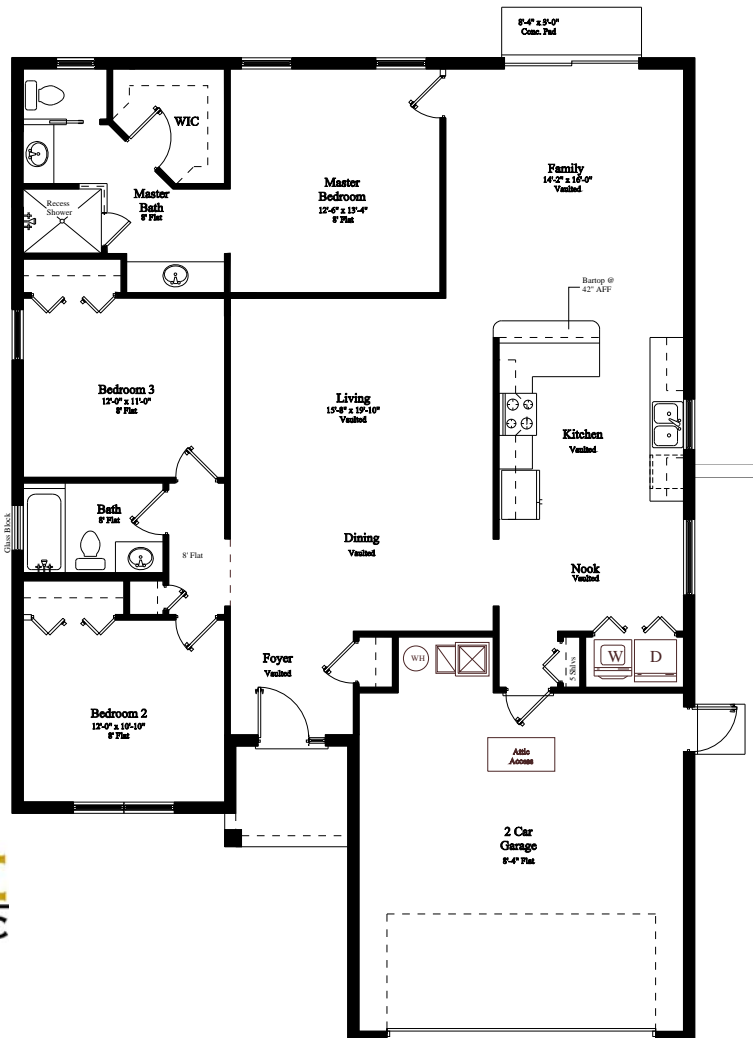

The Williston

3 Bedroom /
2 Bathroom
Living Area
1,639 Sq. Ft.

WILLISTON ALT 1 - MASTER BATH

A/C Living Area	1639 Sq Ft
Garage	448 Sq Ft
Covered Entry	42 Sq Ft
Total Under Roof	2129 Sq Ft

LE LEADINGEDGE
BUILDERS, LLC
www.leadingedgebuilders.com

Leading Edge Builders, LLC strives to produce the best possible product and home designs. Therefore, we reserve the right to change plans, specifications and prices without notice. Elevation is an Artistic Rendering. Square footage is approximate.