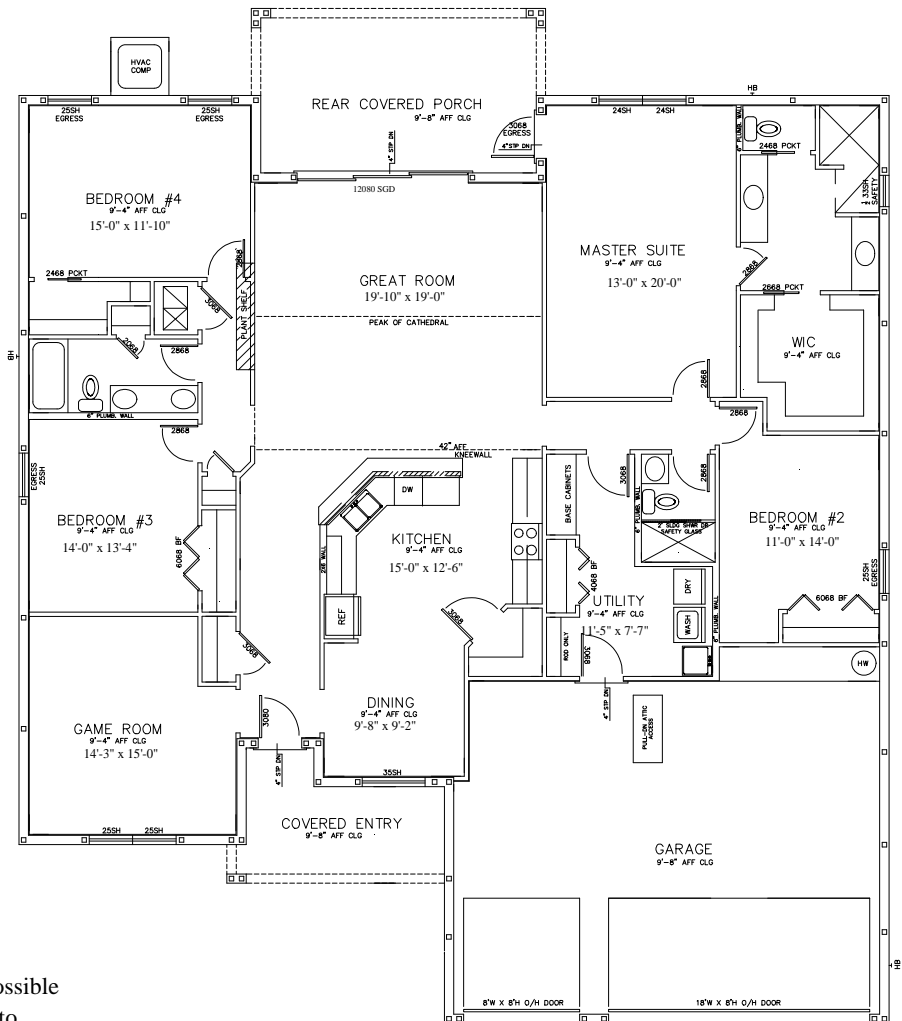

The Madison

4 Bedroom
3 Bathroom
Living Area
2545 Sq. Ft

A/C Living Area	2545 sq ft
Garage	741 sq ft
Covered Entry	131 sq ft
Rear Covered Porch	223 sq ft
Total Under Roof	3640 sq ft

www.leadingedgebuilders.com

Leading Edge Builders, LLC. strives to produce the best possible product and home designs. Therefore, we reserve the right to change plans, specifications and prices without notice. Elevation is an Artistic Rendering. Square footage is approximate.