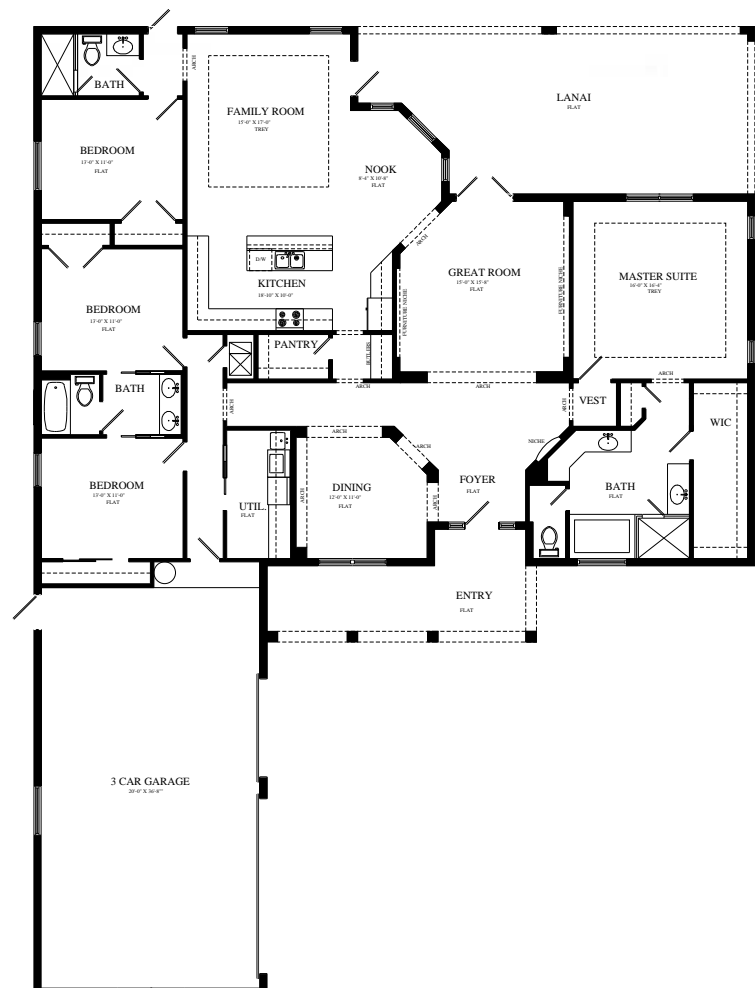

The Marathon

4 Bedroom /
3 Bathroom
Living Area
2,746 Sq. Ft.

A/C Living Area	2,746.3 Sq Ft
Garage	824.1 Sq Ft
Lanai	497.0 Sq Ft
Covered Entry	200.4 Sq Ft
Total Under Roof	4,267.8 Sq Ft

www.leadingedgebuilders.com

Leading Edge Builders, LLC. strives to produce the best possible product and home designs. Therefore, we reserve the right to change plans, specifications and prices without notice. Elevation is an Artistic Rendering. Square footage is approximate.