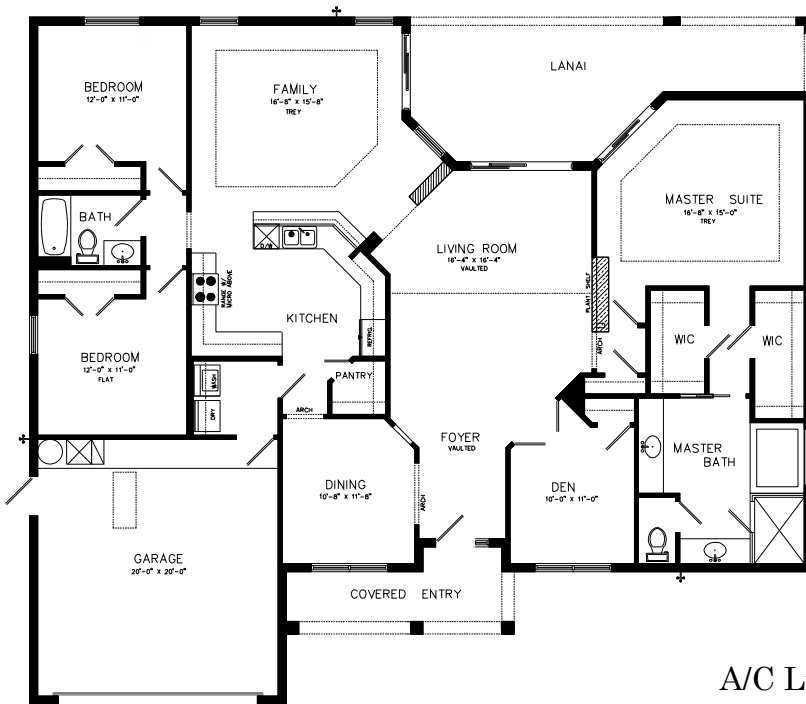

The Hemingway

3 Bedroom /
2 Bathroom
Living Area
2,290 Sq. Ft.

A/C Living Area	2290.0 Sq Ft
Garage	433.8 Sq Ft
Lanai	289.0 Sq Ft
<u>Covered Entry</u>	<u>104.3 Sq Ft</u>
Total Under Roof	3117.1 Sq Ft

www.leadingedgebuilders.com

Leading Edge Builders, LLC. strives to produce the best possible product and home designs. Therefore, we reserve the right to change plans, specifications and prices without notice. Elevation is an Artistic Rendering. Square footage is approximate.